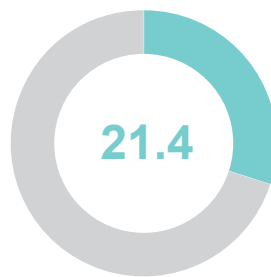

AUDA-NEPAD
AFRICAN UNION DEVELOPMENT AGENCY

TVET-COUNTRY LEVEL OVERVIEW CONGO

YOUTH POPULATION

UNEMPLOYMENT RATE

YOUTH POPULATION
MEN

UNEMPLOYMENT RATE
MEN

YOUTH POPULATION
WOMEN

UNEMPLOYMENT RATE
WOMEN