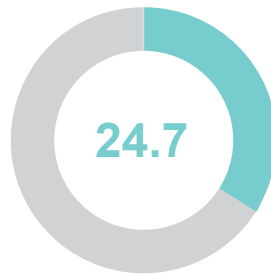

AUDA-NEPAD
AFRICAN UNION DEVELOPMENT AGENCY

TVET-COUNTRY LEVEL OVERVIEW CONGO

YOUTH POPULATION

UNEMPLOYMENT RATE

YOUTH POPULATION
MEN

UNEMPLOYMENT RATE
MEN

YOUTH POPULATION
WOMEN

UNEMPLOYMENT RATE
WOMEN