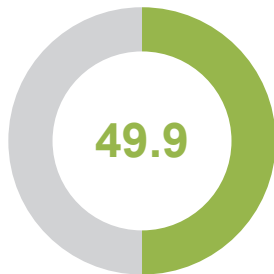

AUDA-NEPAD
AFRICAN UNION DEVELOPMENT AGENCY

TVET-COUNTRY LEVEL OVERVIEW CONGO

YOUTH POPULATION

UNEMPLOYMENT RATE

YOUTH POPULATION
MEN

UNEMPLOYMENT RATE
MEN

YOUTH POPULATION
WOMEN

UNEMPLOYMENT RATE
WOMEN