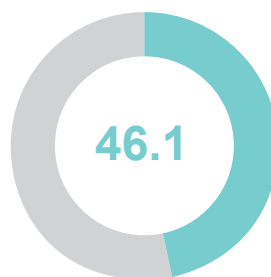

AUDA-NEPAD
AFRICAN UNION DEVELOPMENT AGENCY

TVET-COUNTRY LEVEL OVERVIEW CONGO

YOUTH POPULATION

UNEMPLOYMENT RATE

YOUTH POPULATION
MEN

UNEMPLOYMENT RATE
MEN

YOUTH POPULATION
WOMEN

UNEMPLOYMENT RATE
WOMEN