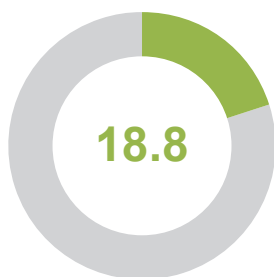

AUDA-NEPAD
AFRICAN UNION DEVELOPMENT AGENCY

TVET-COUNTRY LEVEL OVERVIEW CONGO

YOUTH POPULATION

UNEMPLOYMENT RATE

YOUTH POPULATION
MEN

UNEMPLOYMENT RATE
MEN

YOUTH POPULATION
WOMEN

UNEMPLOYMENT RATE
WOMEN