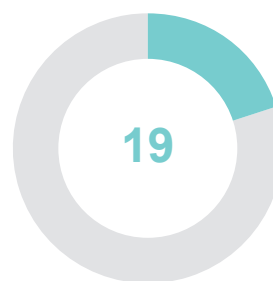

# TVET-COUNTRY LEVEL OVERVIEW EQUATORIAL GUINEA

YOUTH POPULATION

UNEMPLOYMENT RATE

YOUTH POPULATION  
MEN

UNEMPLOYMENT RATE  
MEN

YOUTH POPULATION  
WOMEN

UNEMPLOYMENT RATE  
WOMEN