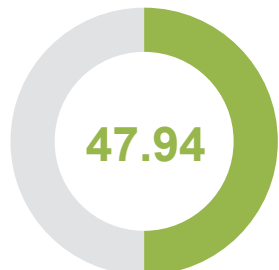

# TVET-COUNTRY LEVEL OVERVIEW EQUATORIAL GUINEA

YOUTH POPULATION

UNEMPLOYMENT RATE

YOUTH POPULATION  
MEN

UNEMPLOYMENT RATE  
MEN

YOUTH POPULATION  
WOMEN

UNEMPLOYMENT RATE  
WOMEN