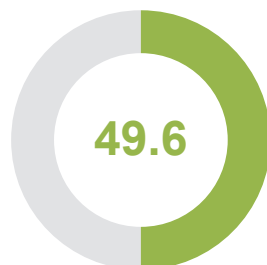

AUDA-NEPAD
AFRICAN UNION DEVELOPMENT AGENCY

TVET-COUNTRY LEVEL OVERVIEW ERITREA

YOUTH POPULATION

UNEMPLOYMENT RATE

YOUTH POPULATION
MEN

UNEMPLOYMENT
RATE MEN

YOUTH POPULATION
WOMEN

UNEMPLOYMENT
RATE WOMEN