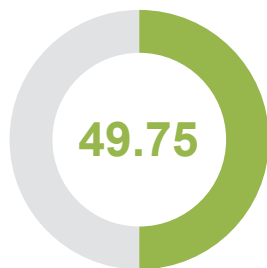

AUDA-NEPAD
AFRICAN UNION DEVELOPMENT AGENCY

TVET-COUNTRY LEVEL OVERVIEW GABON

YOUTH POPULATION

UNEMPLOYMENT RATE

YOUTH POPULATION
MEN

UNEMPLOYMENT RATE
MEN

YOUTH POPULATION
WOMEN

UNEMPLOYMENT RATE
WOMEN