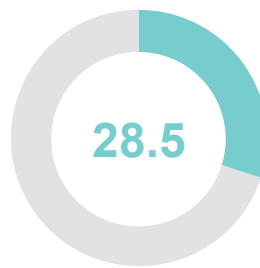

AUDA-NEPAD
AFRICAN UNION DEVELOPMENT AGENCY

TVET-COUNTRY LEVEL OVERVIEW GABON

YOUTH POPULATION

UNEMPLOYMENT RATE

YOUTH POPULATION
MEN

UNEMPLOYMENT RATE
MEN

YOUTH POPULATION
WOMEN

UNEMPLOYMENT RATE
WOMEN