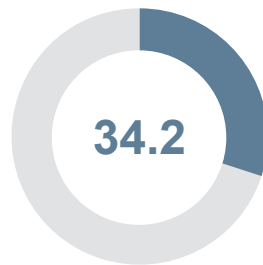

# TVET-COUNTRY LEVEL OVERVIEW CÔTE D'IVOIRE

YOUTH POPULATION

NEET

UNEMPLOYMENT RATE

YOUTH POPULATION  
MEN

NEET  
MEN

UNEMPLOYMENT RATE  
MEN

YOUTH POPULATION  
WOMEN