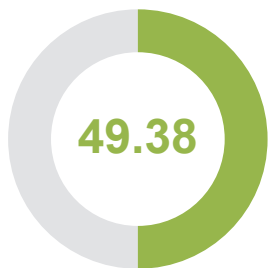

# TVET-COUNTRY LEVEL OVERVIEW CÔTE D'IVOIRE

YOUTH POPULATION

NEET

UNEMPLOYMENT RATE

YOUTH POPULATION  
MEN

NEET  
MEN

UNEMPLOYMENT RATE  
MEN

YOUTH POPULATION  
WOMEN