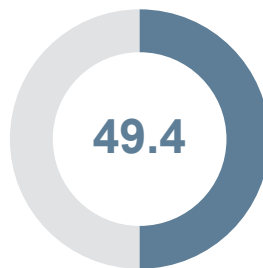

AUDA-NEPAD
AFRICAN UNION DEVELOPMENT AGENCY

TVET-COUNTRY LEVEL OVERVIEW CÔTE D'IVOIRE

NEET
WOMEN

YOUTH IN TVET

66,799

WOMEN 31,632

MEN 35,167

GOOD PRACTICES

Lessons learnt, resources and skills associations

<https://aspyee.org/page/good-practices>