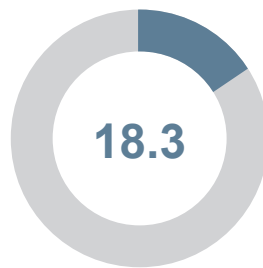

# TVET-COUNTRY LEVEL OVERVIEW CÔTE D'IVOIRE

YOUTH POPULATION

NEET

UNEMPLOYMENT RATE

YOUTH POPULATION  
MEN

NEET  
MEN

UNEMPLOYMENT RATE  
MEN

YOUTH POPULATION  
WOMEN