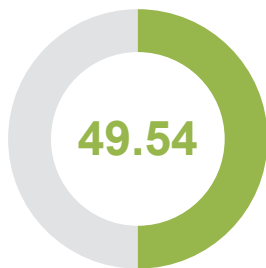

YOUTH POPULATION
WOMEN