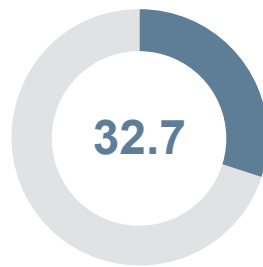

AUDA-NEPAD
AFRICAN UNION DEVELOPMENT AGENCY

TVET-COUNTRY LEVEL OVERVIEW SENEGAL

YOUTH POPULATION

NEET

UNEMPLOYMENT RATE

YOUTH POPULATION
MEN

NEET
MEN

UNEMPLOYMENT RATE
MEN