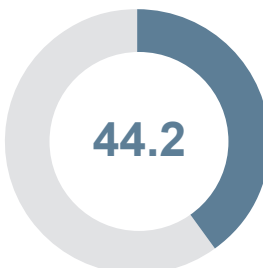

AUDA-NEPAD
AFRICAN UNION DEVELOPMENT AGENCY

TVET-COUNTRY LEVEL OVERVIEW SENEGAL

NEET
WOMEN

GOOD PRACTICES

Lessons learnt, resources and skills associations

<https://aspyee.org/page/good-practices>