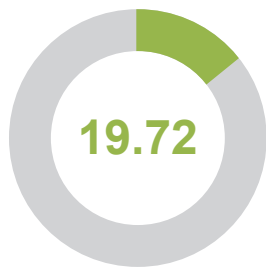

AUDA-NEPAD
AFRICAN UNION DEVELOPMENT AGENCY

TVET-COUNTRY LEVEL OVERVIEW SENEGAL

YOUTH POPULATION

NEET

UNEMPLOYMENT RATE

YOUTH POPULATION
MEN

NEET
MEN

UNEMPLOYMENT RATE
MEN