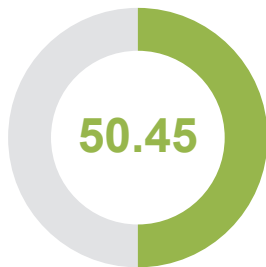

AUDA-NEPAD
AFRICAN UNION DEVELOPMENT AGENCY

TVET-COUNTRY LEVEL OVERVIEW SENEGAL

YOUTH POPULATION

NEET

UNEMPLOYMENT RATE

YOUTH POPULATION
MEN

NEET
MEN

UNEMPLOYMENT RATE
MEN