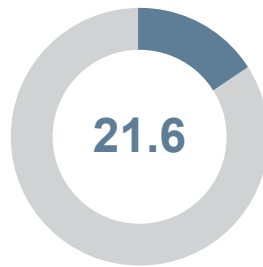

AUDA-NEPAD
AFRICAN UNION DEVELOPMENT AGENCY

TVET-COUNTRY LEVEL OVERVIEW SENEGAL

YOUTH POPULATION

NEET

UNEMPLOYMENT RATE

YOUTH POPULATION
MEN

NEET
MEN

UNEMPLOYMENT RATE
MEN