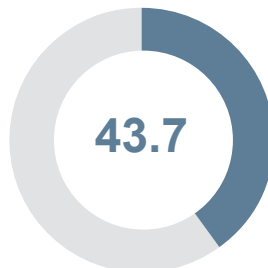

AUDA-NEPAD
AFRICAN UNION DEVELOPMENT AGENCY

TVET-COUNTRY LEVEL OVERVIEW SOMALIA

YOUTH POPULATION

NEET

UNEMPLOYMENT RATE

YOUTH POPULATION
MEN

NEET
MEN

UNEMPLOYMENT RATE
MEN