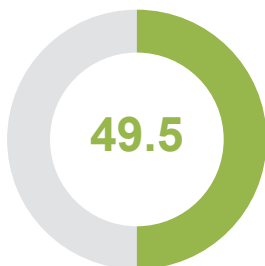

YOUTH POPULATION
WOMEN