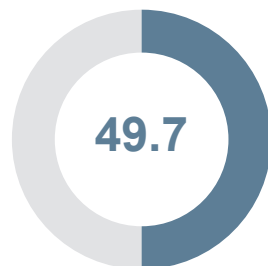

AUDA-NEPAD
AFRICAN UNION DEVELOPMENT AGENCY

TVET-COUNTRY LEVEL OVERVIEW SOMALIA

NEET
WOMEN

GOOD PRACTICES

Lessons learnt, resources and skills associations

<https://aspyee.org/page/good-practices>